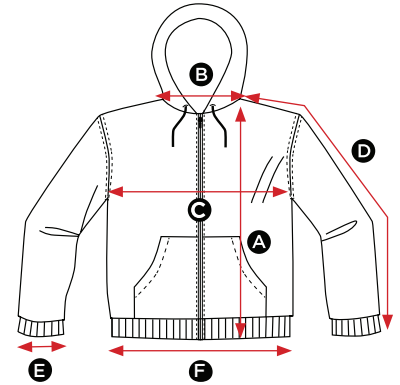

295.52

SG28 Men's Heavyweight Zip Hoodie

MEASUREMENTS CM	S	M	L	XL	2XL	3XL
A Length	68.5	71	73.5	76	78.5	81
B Back neck opening	20.5	21	21.5	22	22.5	23
C Half chest	49.5	53	56.5	60	63.5	67
D Sleeve length	66.5	68	69.5	71	71	72.5
E Sleeve width opening	10.5	10.5	10.5	11.5	11.5	11.5
F Bottom hem opening	39.5	43	46.5	50	53.5	57

All measurements are within industry standard tolerances and are product dependent.

255.52

SG28F Ladies' Heavyweight Zip Hoodie

MEASUREMENTS CM	XS	S	M	L	XL	2XL
A Length	59.5	62	64.5	67	69.5	72
B Back neck opening	20.5	21	21.5	22	22.5	23
C Half chest	44	47	50	53	56	59
D Sleeve length	60.5	62	63.5	65	66.5	68
E Sleeve width opening	8	8	8	9	9	9
F Bottom hem opening	38	42	45	48	51	54

All measurements are within industry standard tolerances and are product dependent.

289.52

SG28K Kids' Heavyweight Zip Hoodie

MEASUREMENTS CM	104 3-4	116 5-6	128 7-8	140 9-10	152 11-12
A Length	45	49	54	57	62
B Back neck opening	21	22	24	25	26
C Half chest	34	36	39	41	44
D Sleeve length	40	42	44	51.5	54.5
E Sleeve width opening	6.5	6.5	6.5	7	7
F Bottom hem opening	31	33	35	37	39