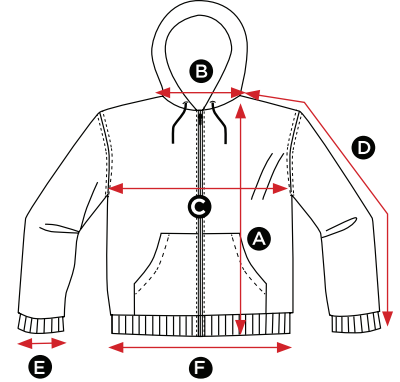

295.52

SG28 Men's Heavyweight Zip Hoodie

MEASUREMENTS CM	S	M	L	XL	2XL	3XL
A Length	68.5	71	73.5	76	78.5	81
B Back neck opening	20.5	21	21.5	22	22.5	23
C Half chest	49.5	53	56.5	60	63.5	67
D Sleeve length	66.5	68	69.5	71	71	72.5
E Sleeve width opening	10.5	10.5	10.5	11.5	11.5	11.5
F Bottom hem opening	39.5	43	46.5	50	53.5	57

All measurements are within industry standard tolerances and are product dependent.

255.52

SG28F Ladies' Heavyweight Zip Hoodie

MEASUREMENTS CM	XS	S	M	L	XL	2XL
A Length	59.5	62	64.5	67	69.5	72
B Back neck opening	20.5	21	21.5	22	22.5	23
C Half chest	44	47	50	53	56	59
D Sleeve length	60.5	62	63.5	65	66.5	68
E Sleeve width opening	8	8	8	9	9	9
F Bottom hem opening	38	42	45	48	51	54

All measurements are within industry standard tolerances and are product dependent.

289.52

SG28K Kids' Heavyweight Zip Hoodie

MEASUREMENTS CM	104 3-4	116 5-6	128 7-8	140 9-10	152 11-12
A Length	45	49	54	57	62
B Back neck opening	21	22	24	25	26
C Half chest	34	36	39	41	44
D Sleeve length	40	42	44	51.5	54.5
E Sleeve width opening	6.5	6.5	6.5	7	7
F Bottom hem opening	31	33	35	37	39