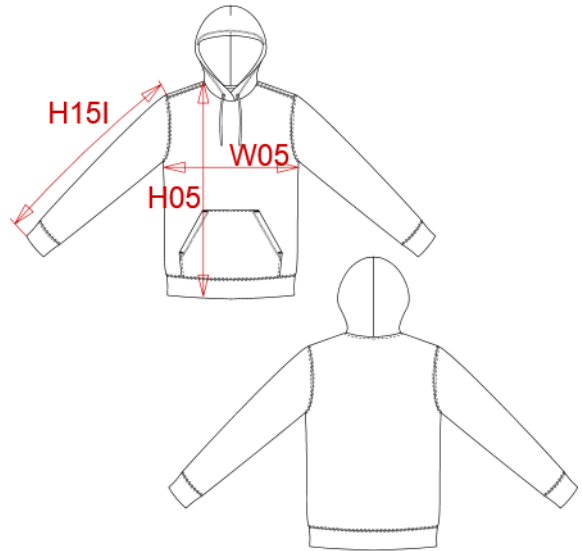

KARIBAN

REFERENCE : K443

SIZES : XS_S_M_L_XL_XXL_3XL_4XL

COMPOSITION :

Main fabric : Brushed Cotton / Polyester fleece 80/20 - 360
80%cotton / 20%polyester

Fabric 2 : Single jersey Cotton/Viscose - 180 For inner hood
and neckline property tape 90%cotton / 10%viscose

Fabric 1 : Cotton single jersey (32/1) - 180 For inner hood and
neckline property tape 100%cotton

WEIGHT :

Main fabric : 360 gsm

Fabric 2 : 180 gsm

Fabric 1 : 180 gsm

TECHNICAL DETAIL :

Low shrinkage / Silicon finish

ARTICLE WEIGHT :

690 gr/pc

DESCRIPTION	
Français :	Sweat-shirt capuche
English :	Hooded sweatshirt
Nederlands :	Sweater met capuchon
Deutsch :	Sweatshirt mit kapuze
Español :	Sudadera con capucha
Italiano :	Felpa con cappuccio
Português :	Sweatshirt com capuz

COLORS	PANTONE SERIGRAFIE
White	White
Black	Black
Navy	433C
Red	200C
Dark grey	447C
Light royal blue	653C
Oxford grey	Based on Cool gray 7C
Dark khaki	418C

MEASUREMENT									
Description	XS	S	M	L	XL	XXL	3XL	4XL	
H05 (M) Hauteur totale / Total height	69	71	73	75	77	79	81	83	
W05 (M) 1/2 largeur poitrine / 1/2 chest width	51	54	57	60	63	66	69	72	
H15I (M) Longueur manche avec bord côte / Sleeve length with rib	63,50	65	66,50	68	69,50	71	72,50	74	

CARE LABEL				

PACKING	
Box	20 pcs / box XS => L:60cm W:40cm H:cm GW:kg NW:kg S => L:60cm W:40cm H:cm GW:kg NW:kg M => L:60cm W:40cm H:cm GW:kg NW:kg L => L:60cm W:40cm H:cm GW:kg NW:kg XL => L:60cm W:40cm H:cm GW:kg NW:kg XXL => L:60cm W:40cm H:cm GW:kg NW:kg 3XL => L:60cm W:40cm H:cm GW:kg NW:kg 4XL => L:60cm W:40cm H:cm GW:kg NW:kg