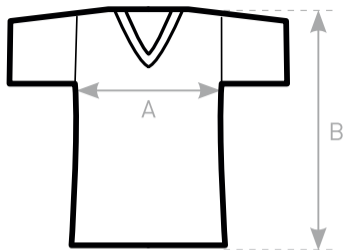

B&C #E190 /women

B&C #E190 /WOMEN TW 04T

A HALF CHEST

B BODY LENGTH FROM NECK POINT

XS

S

M

L

XL

2XL

3XL

41

44

47

50

53