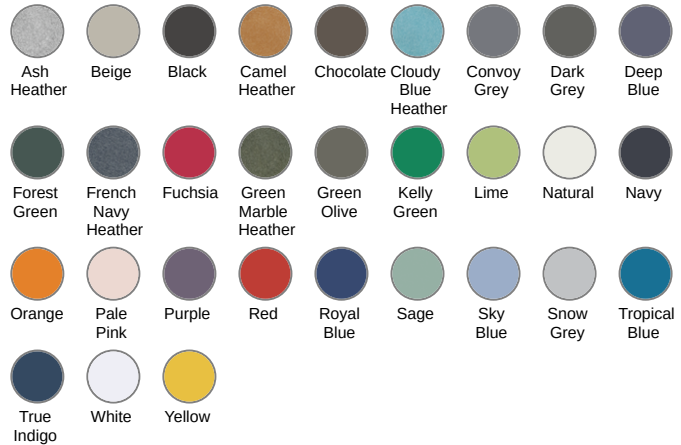

### Existe aussi en version

K911

K920

K911

Ash Heather	Beige	Black	Camel Heather	Chocolate	Cloudy Blue Heather	Convoy Grey	Dark Grey	Deep Blue
Forest Green	French Navy Heather	Fuchsia	Green Marble Heather	Green Olive	Kelly Green	Lime	Natural	Navy
Orange	Pale Pink	Purple	Red	Royal Blue	Sage	Sky Blue	Snow Grey	Tropical Blue
True Indigo	White	Yellow						